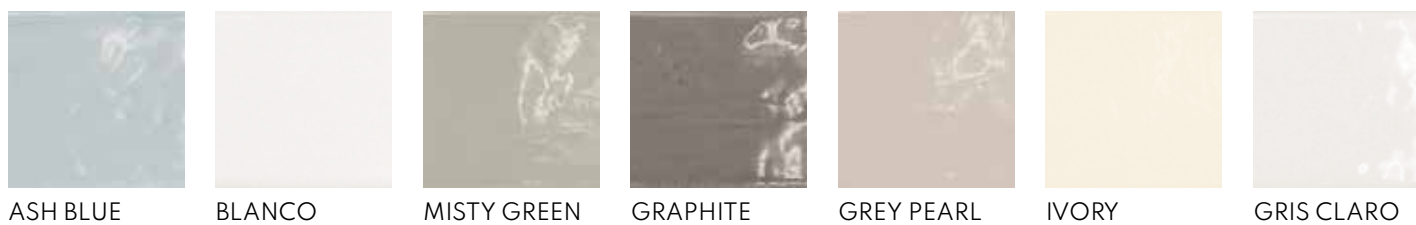

WALL

COUNTY

THE BEAUTIFUL COLOUR PALETTE AND DEEP GLAZES ARE FIRED ONTO A GENTLY UNDULATING BODY, CREATING THE APPEARANCE OF A HANDCRAFTED TILE.

CHARACTERISTICS

EDGE PROFILE
NON-RECTIFIED

MATERIAL
CERAMIC

THICKNESS
9MM

FINISH
GLOSS

SHADE VARIATION
MODERATE

WALL
200 X 65MM