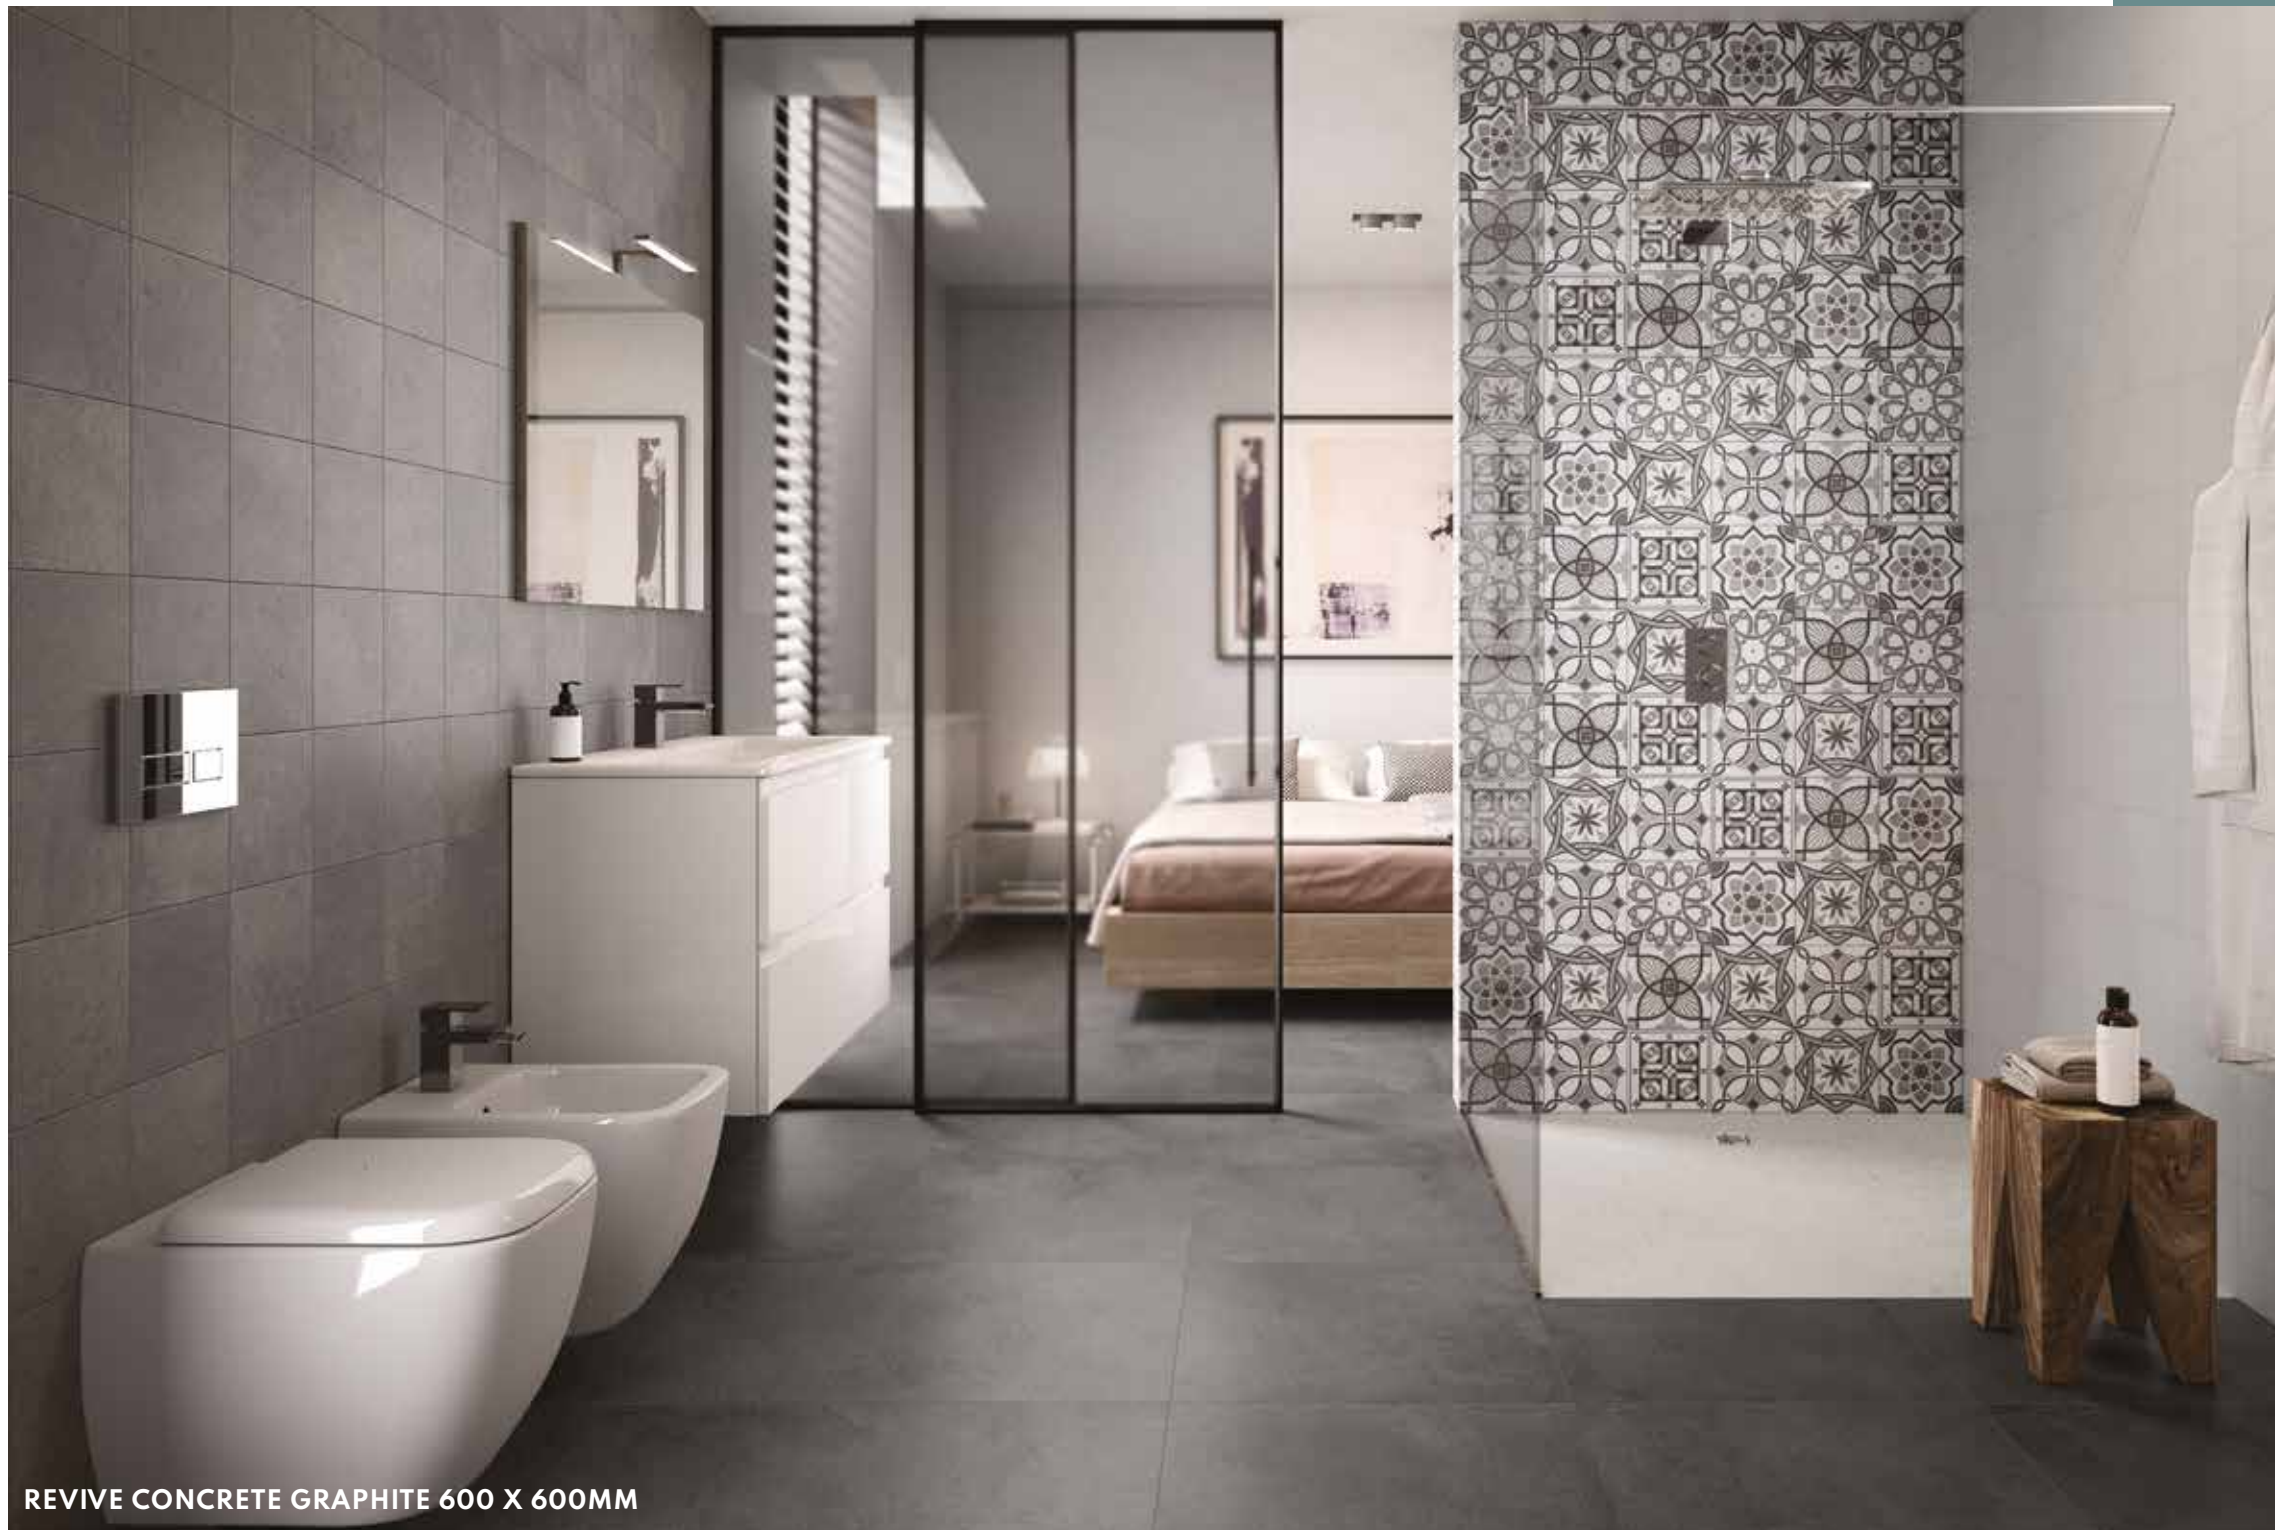

REVIVE CONCRETE GRAPHITE 600 X 600MM