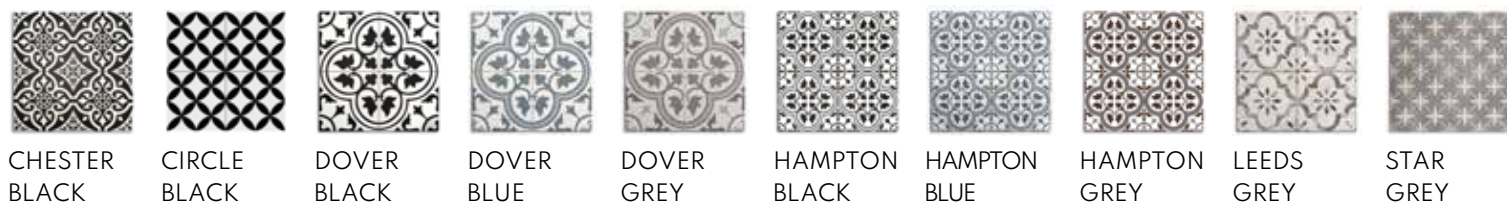

CHESTER BLACK   CIRCLE BLACK   DOVER BLACK   DOVER BLUE   DOVER GREY   HAMPTON BLACK   HAMPTON BLUE   HAMPTON GREY   LEEDS GREY   STAR GREY

TRADITION

TIMELESS ELEGANCE MEETS DURABILITY
IN THIS CLASSIC FLOOR TILE,
PERFECT FOR ADDING A TOUCH OF
SOPHISTICATION TO ANY SPACE.

CHARACTERISTICS

EDGE PROFILE
NON-RECTIFIED

MATERIAL
PORCELAIN

THICKNESS
9MM

FINISH
MATT

SHADE VARIATION
LOW

FLOOR
& WALL
450 X 450MM