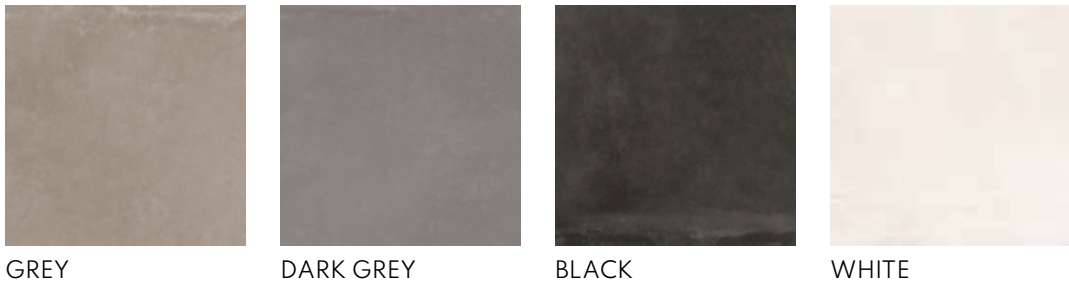

FLOOR & WALL

GREY   DARK GREY   BLACK   WHITE

BAKER STREET

BAKER STREET IS A STUNNING CONCRETE EFFECT FULL BODY PORCELAIN SUITABLE FOR WALLS AND FLOORS AVAILABLE IN 3 DIFFERENT COLOURS. OTHER SIZES ARE AVAILABLE ON REQUEST.

CHARACTERISTICS

EDGE PROFILE
RECTIFIED

MATERIAL
PORCELAIN

THICKNESS
10.5MM

FINISH
MATT

SHADE VARIATION
MODERATE

FLOOR & WALL
1200 X 600MM