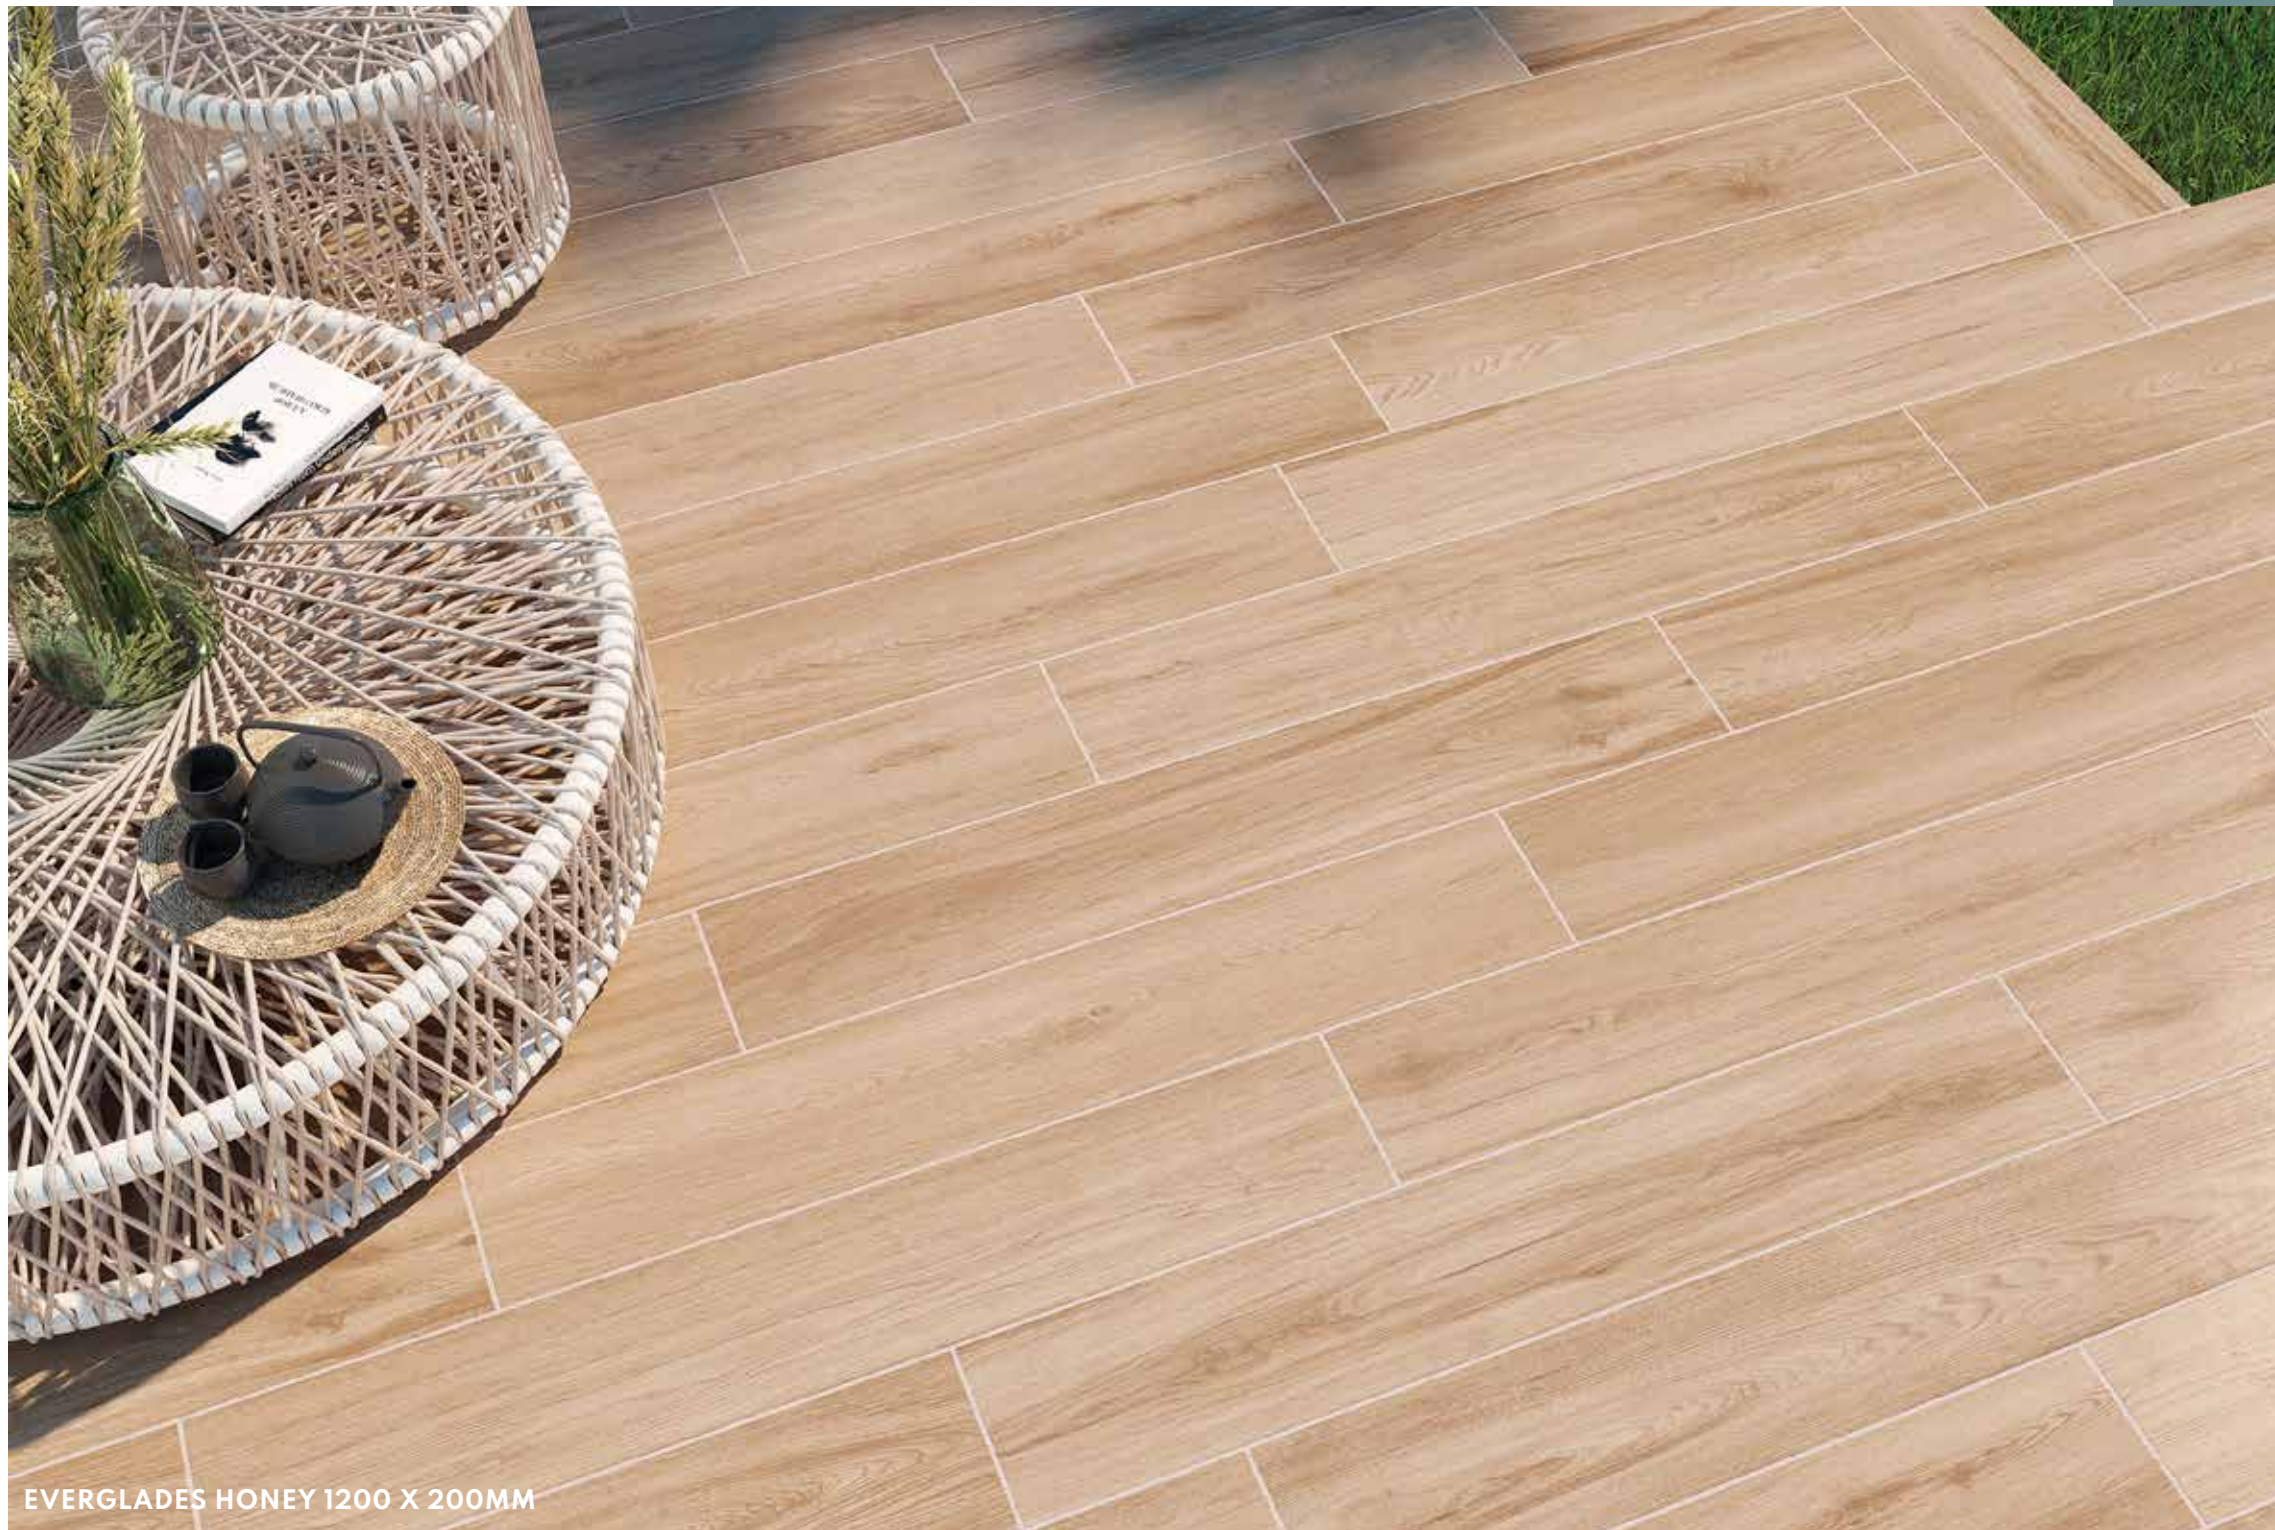

EVERGLADES HONEY 1200 X 200MM

EVERGLADES

IT IS A WOOD OF GREAT RICHNESS DUE TO ITS CLEAR AND NEUTRAL TONES. A WOOD WITHOUT LARGE COLOUR SHADING BUT GRAIN VARIABILITY, CAPABLE OF ADAPTING TO ANY INTERIOR AND EXTERIOR SPACE AND ANY TYPE OF DECORATION, FROM THE MOST MINIMAL TO THE MOST RUSTIC AND VINTAGE.