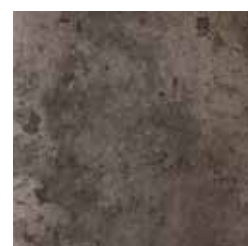

FLOOR & WALL

BROWN

BEIGE

GREY

LIGHT GREY

TAUPE

DETROIT

DETROIT IS A METAL EFFECT PORCELAIN TILE AVAILABLE IN 600 X 600 AND 600 X 300. THE RANGE PERFECTLY MATCHES WITH ANY INTERIOR AND DECORATIVE STYLE, GIVING LIFE TO SPACES THAT ARE BOTH ELEGANT AND SURPRISING.