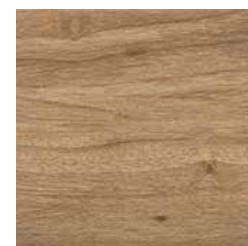

FINISH
MATT

SHADE VARIATION
MODERATE

FLOOR
& WALL
900 X 900MM

FOREST BROWN 700 X 100MM

FLOOR & WALL

BEIGE

GREY

BROWN