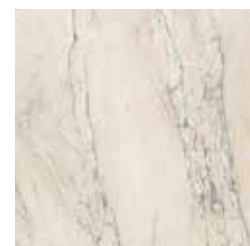

FLOOR & WALL

MACAUB

ALPS

ROCK STONE EFFECT PORCELAIN TILE OFFERS A RUGGED AND NATURAL LOOK OF STACKED STONES, PERFECT FOR CREATING A RUSTIC AND EARTHY AMBIANCE IN ANY SPACE, WHILE BEING MORE DURABLE AND EASIER TO MAINTAIN THAN NATURAL STONE.

CHARACTERISTICS

EDGE PROFILE
RECTIFIED

MATERIAL
PORCELAIN

THICKNESS
6.5MM

FINISH
MATT

SHADE VARIATION
HIGH

FLOOR
& WALL
1200 X 600MM