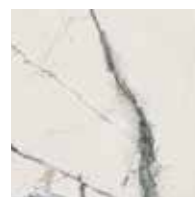

THE ROOM ONYX AQUA BLUE 1200 X 600MM

FLOOR & WALL

BLACK
(POLISHED ONLY)

SAND

INVISIBLE
WHITE

WHITE

ONYX AQUA
BLUE

ONYX WHITE