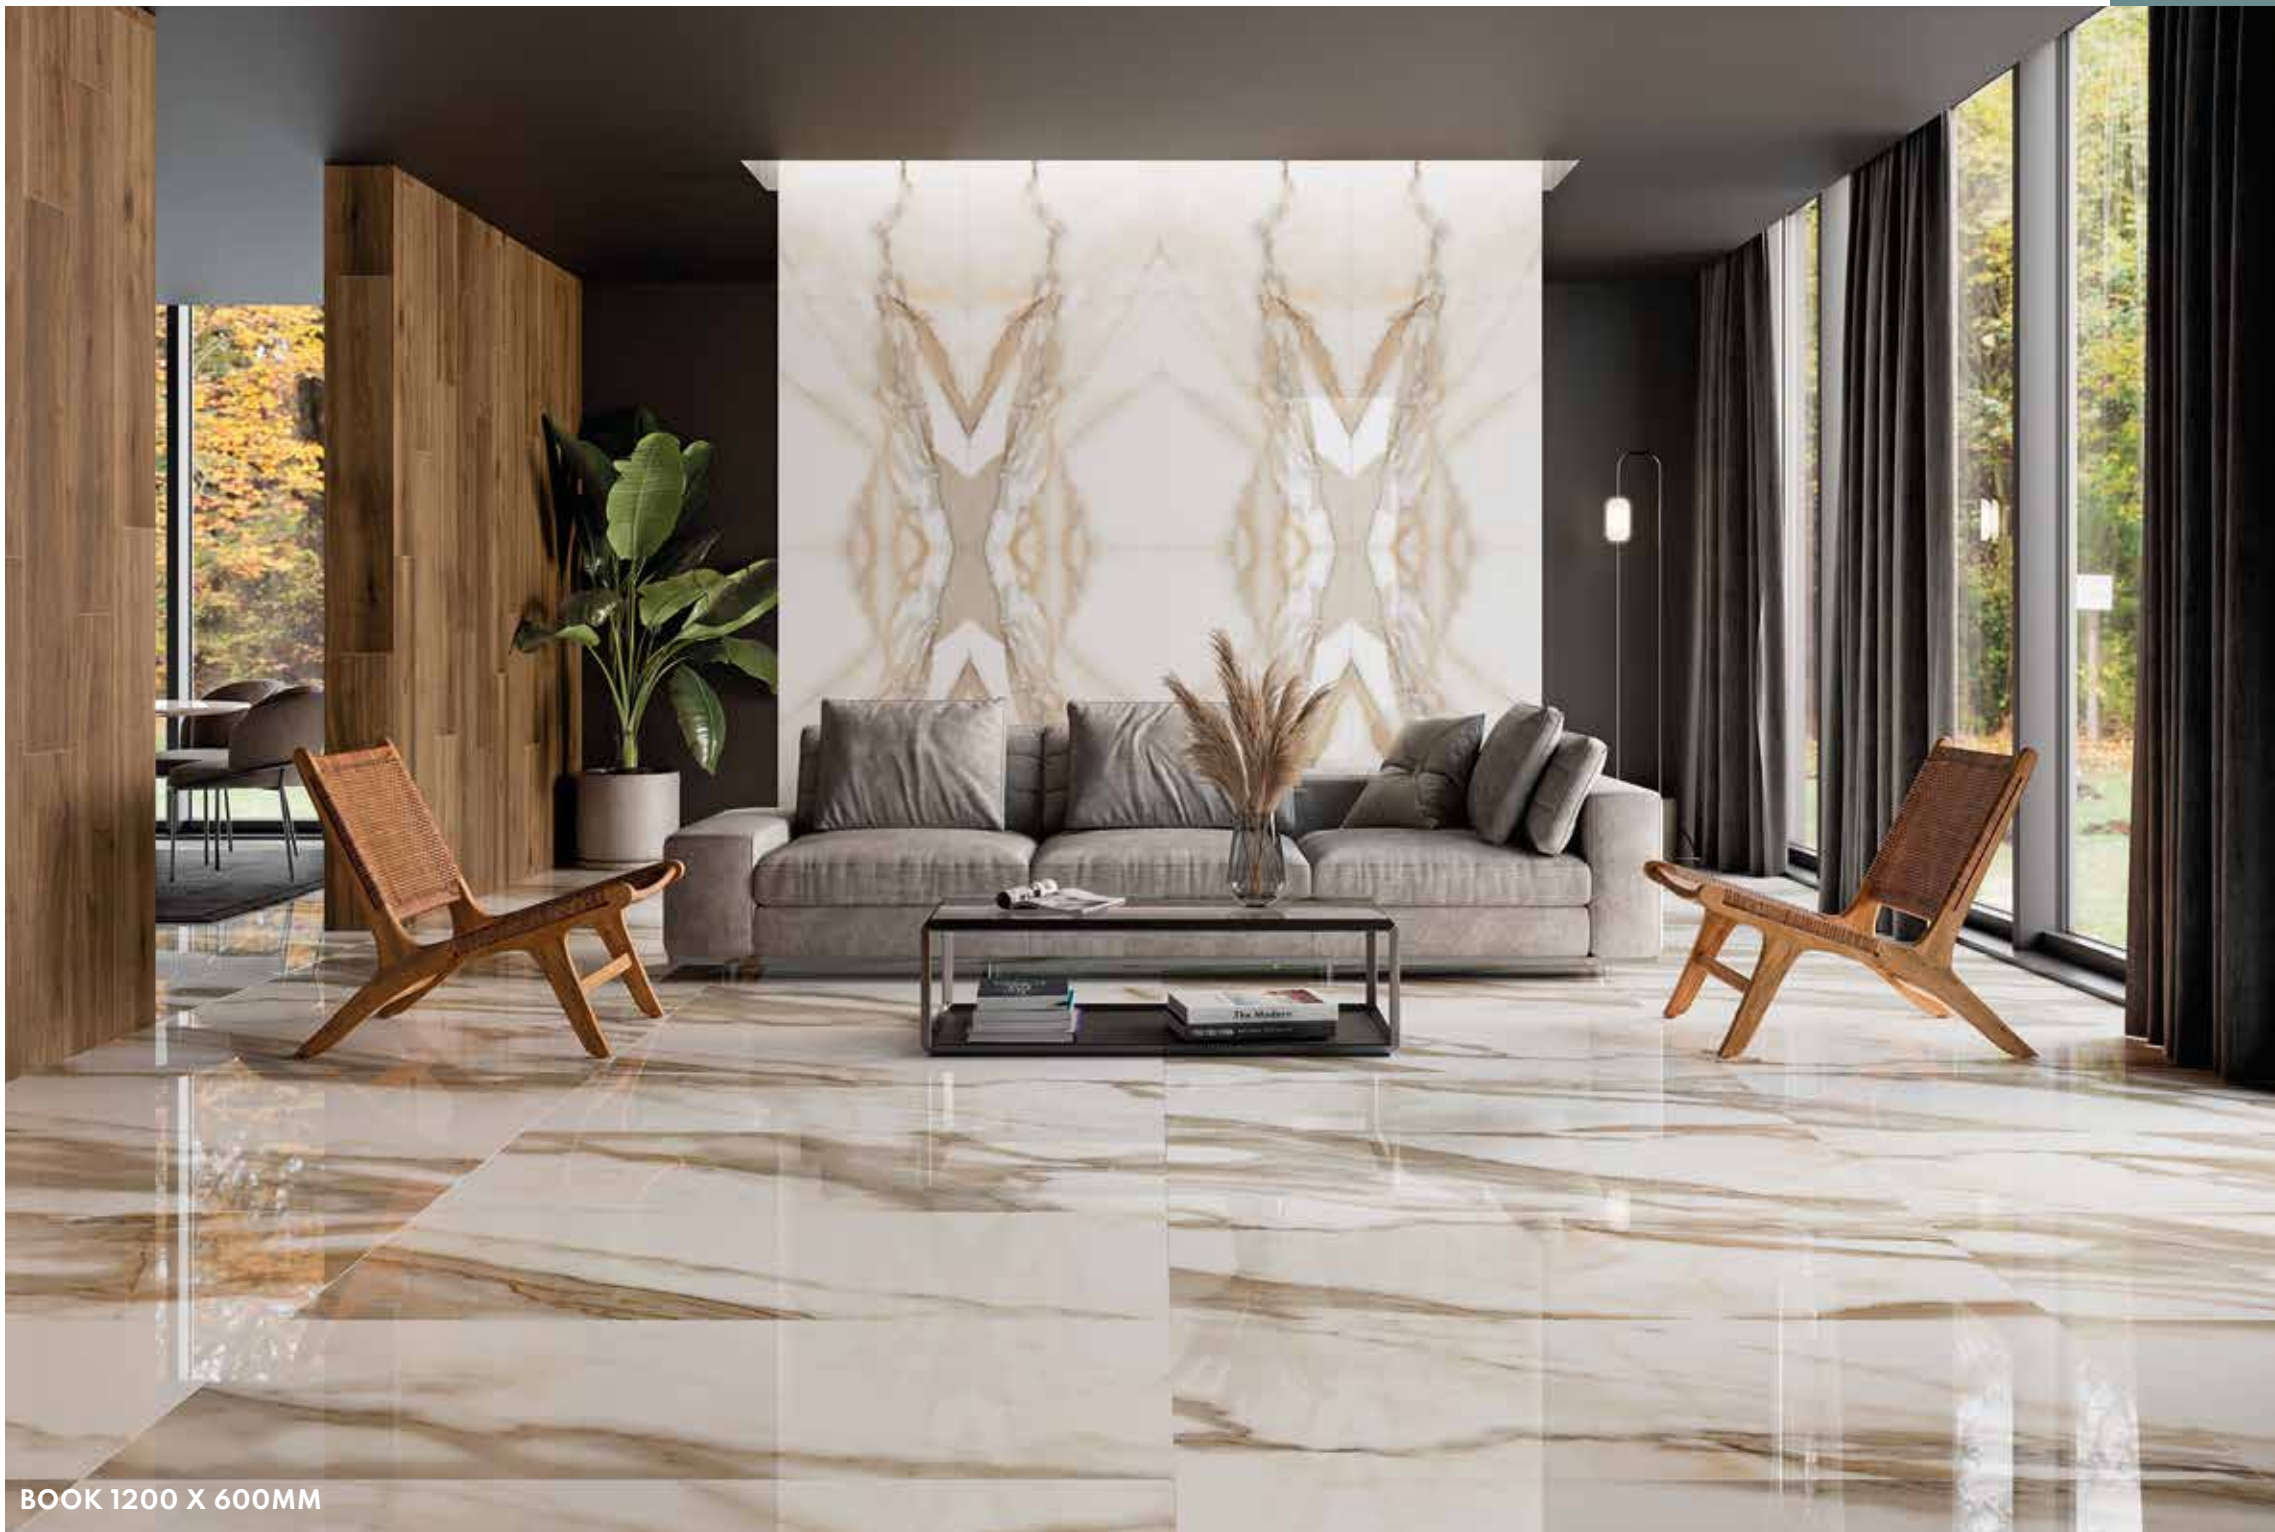

BOOK 1200 X 600MM

FLOOR & WALL

BOOK

THE CLASSICS NEVER FAIL. OUR VERSION OF THE FAMOUS CALACATTA MARBLE IS BASED ON THE INTENTION OF MAINTAINING THE ESSENCE OF THIS SPECTACULAR MATERIAL. WITH A PART A AND PART B AS A BOOK MATCH DESIGN TO COMPLIMENT THIS RANGE.

CHARACTERISTICS

EDGE PROFILE
RECTIFIED

MATERIAL
PORCELAIN

THICKNESS
10MM

FINISH
POLISHED / MATT

SHADE VARIATION
MODERATE

FLOOR
& WALL
1200 X 600MM