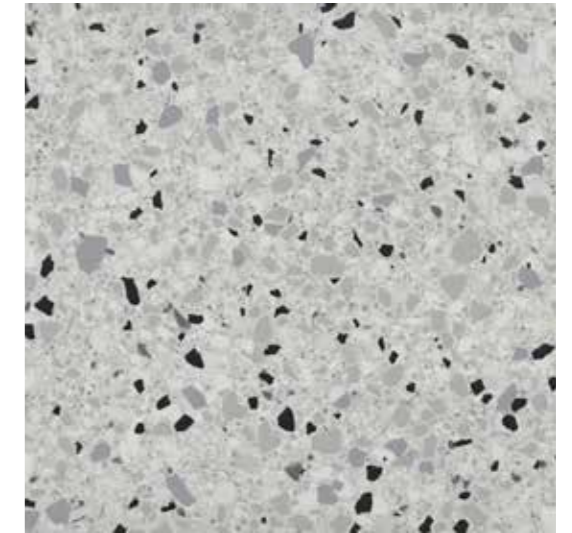

Mix

SR601141 Marmette Mix RT 60x60