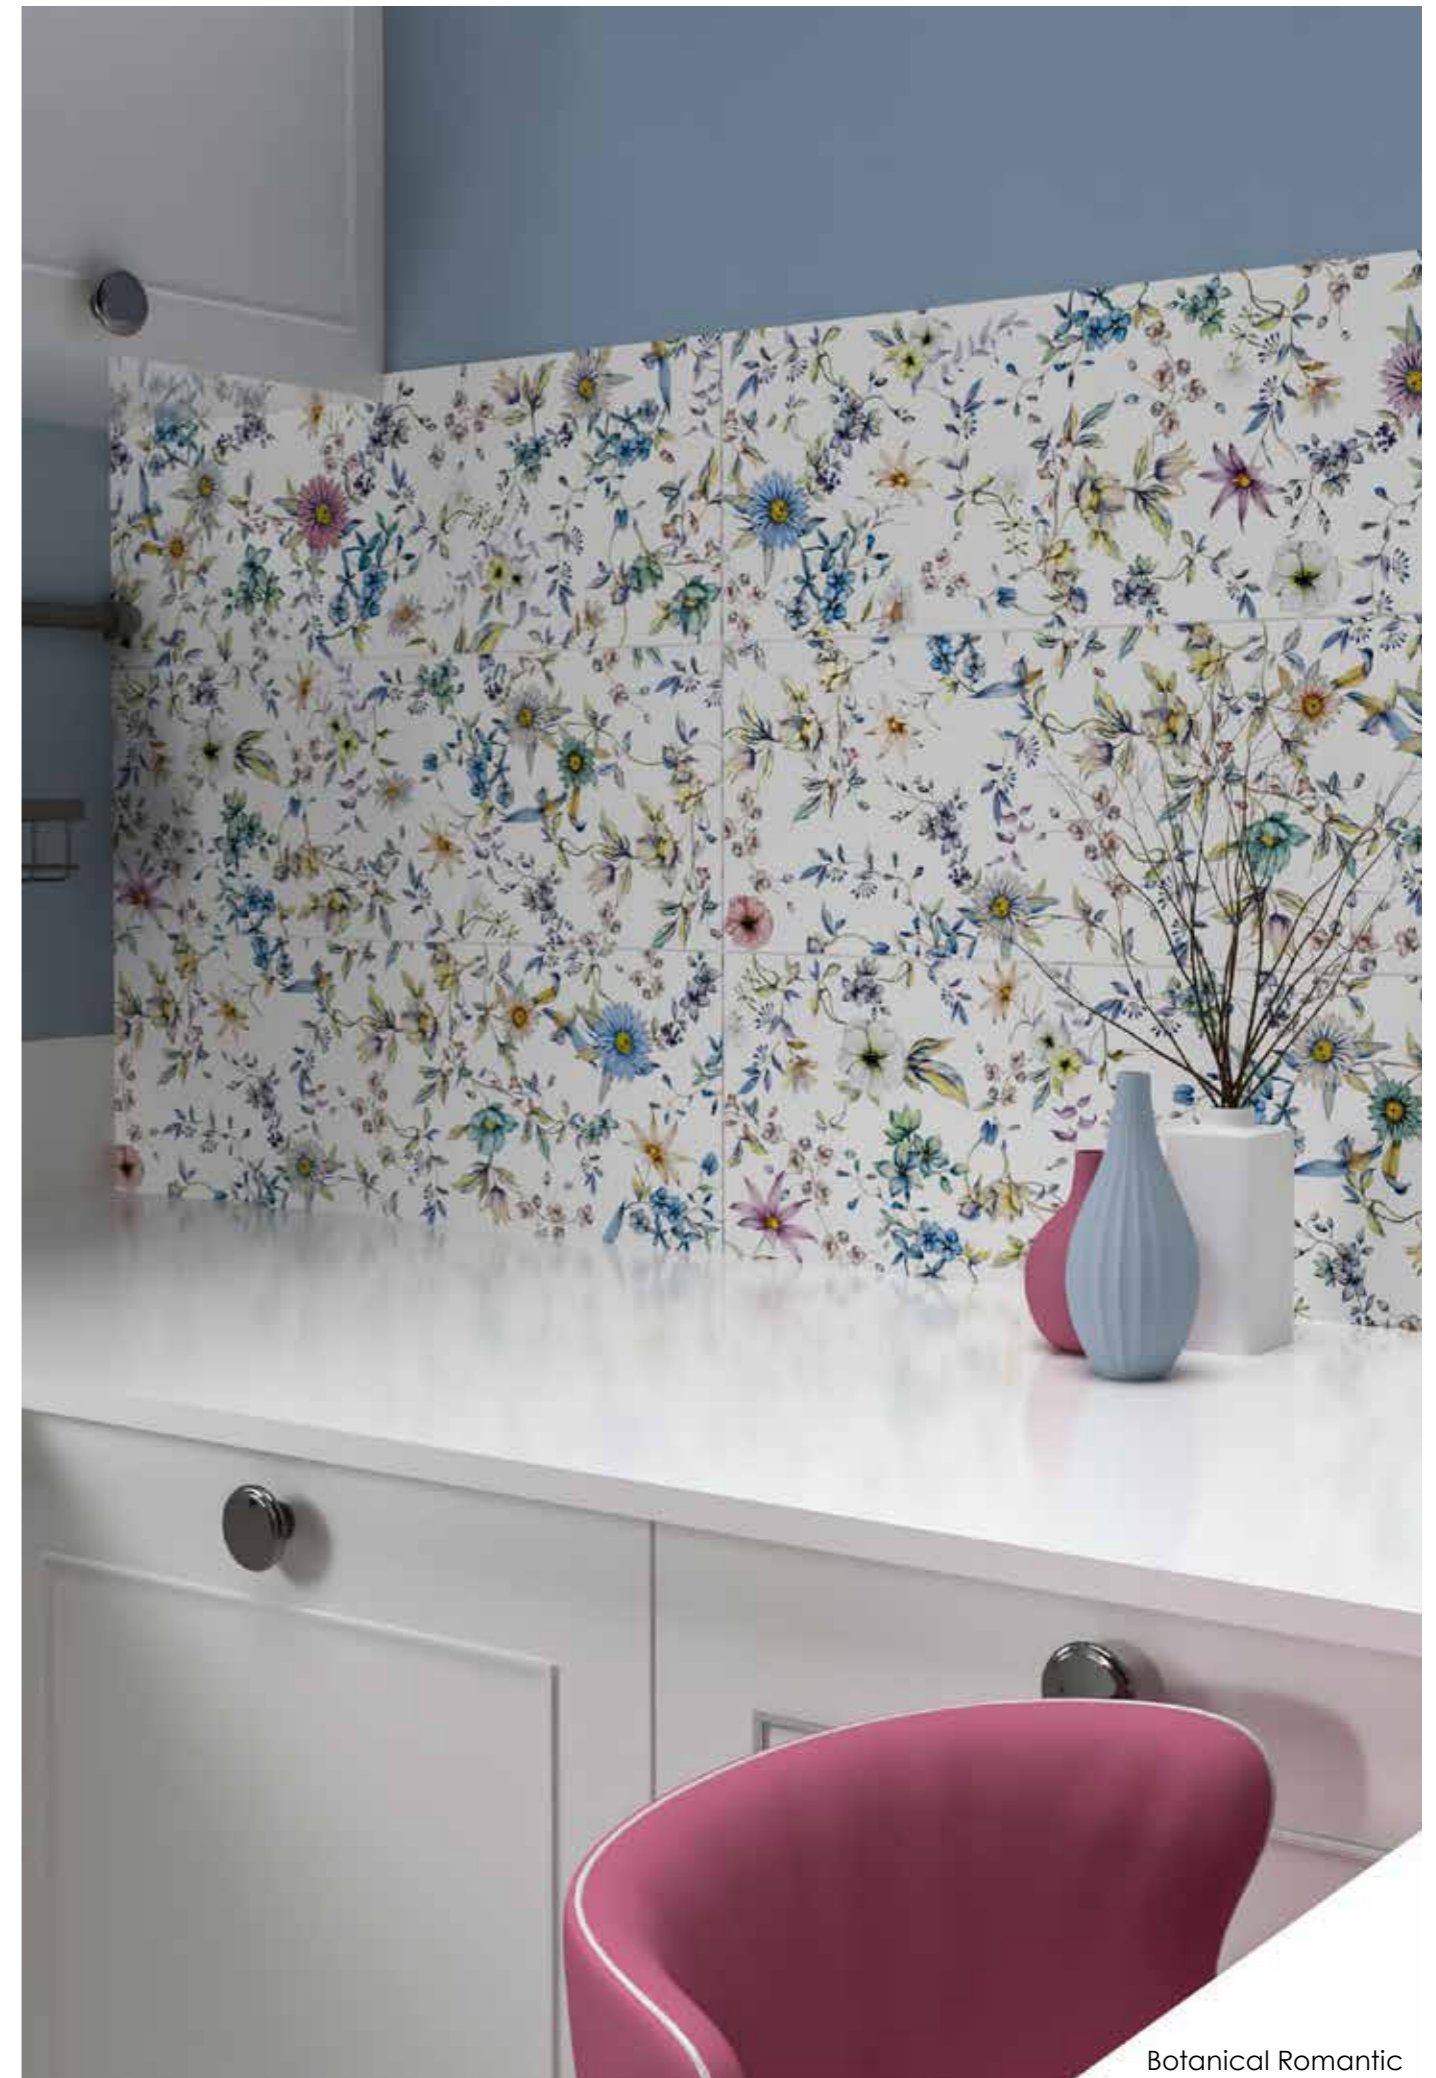

Botanical Romantic